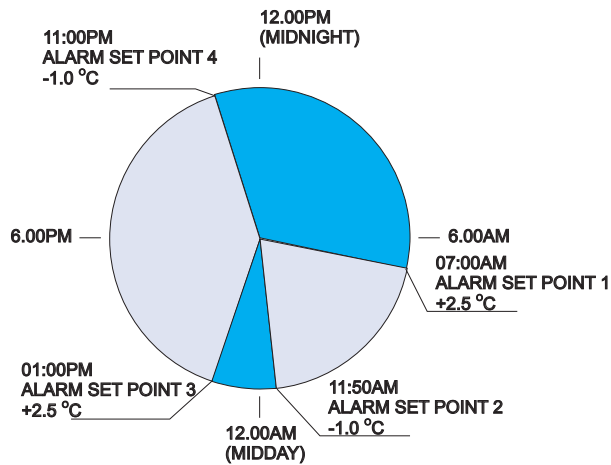

MultiScan

Temperature Control Model TD-32-T for a single cool room or milk vat

**OPTIONAL LED
REMOTE PANEL
DISPLAY**

FEATURES: -

- Easy menu driven spin control setting.
- 4 x 20 character liquid crystal display.
- Full room temperature control.
- Full room defrost control.
- 4 temperature set points and alarms.
- Daily set point usage.
- Data logging
- Real time clock
- Remote LED panel display of temperature
- Connect to TempScan

FULL DEFOST CONTROL

DEFOST SAMPLE

4 TEMPERATURE SET POINTS ASSOCIATED WITH TIME OF DAY AND SET POINTS USED/NOT USED EACH DAY OF THE WEEK

Distributor

Twite Instruments Pty. Ltd.
 18 Flanagan Drive
 Tatura Victoria 3616
 (03) 5824 1177
 0417 50 60 11
 www.twite.com.au