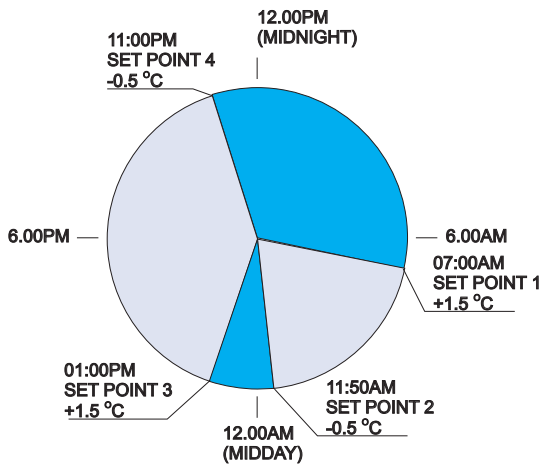

MultiScan

Temperature Control Model TD-32-T for a single cool room or milk vat

**OPTIONAL LED
REMOTE PANEL
DISPLAY**

FEATURES: -

- Easy menu driven spin control setting.
- 4 x 20 character liquid crystal display.
- Full room temperature control.
- Full room defrost control.
- 4 temperature set points and alarms.
- Daily set point usage.
- Data logging
- Real time clock
- Remote LED panel display of temperature
- Connect to TempScan

FULL DEFOST CONTROL

DEFOST SAMPLE

4 TEMPERATURE SET POINTS ASSOCIATED WITH TIME OF DAY AND SET POINTS USED/NOT USED EACH DAY OF THE WEEK

Distributor

Twite Instruments Pty. Ltd.
 18 Flanagan Drive
 Tatura Victoria 3616
 (03) 5824 1177
 0417 50 60 11
 www.twite.com.au