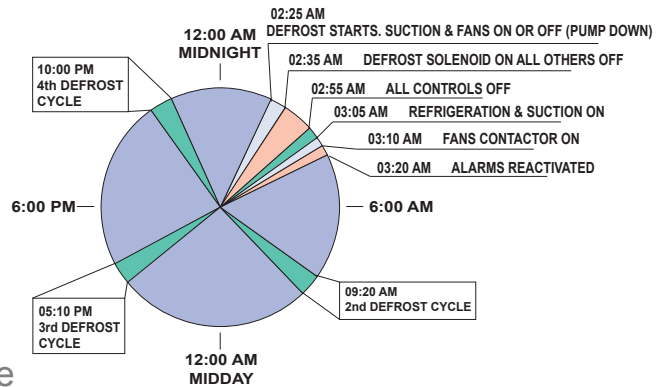

MultiScan

Temperature Control Model TD-32-T for a single cool room or milk vat

**OPTIONAL LED
REMOTE PANEL
DISPLAY**

FEATURES: -

- Easy menu driven spin control setting.
- 4 x 20 character liquid crystal display.
- Full room temperature control.
- Full room defrost control.
- 4 temperature set points and alarms.
- Daily set point usage.
- Data logging
- Real time clock
- Remote LED panel display of temperature
- Connect to TempScan

FULL DEFOST CONTROL

DEFOST SAMPLE

4 TEMPERATURE SET POINTS ASSOCIATED WITH TIME OF DAY AND SET POINTS USED/NOT USED EACH DAY OF THE WEEK

Distributor

Twite Instruments Pty. Ltd.
 18 Flanagan Drive
 Tatura Victoria 3616
 (03) 5824 1177
 0417 50 60 11
 www.twite.com.au