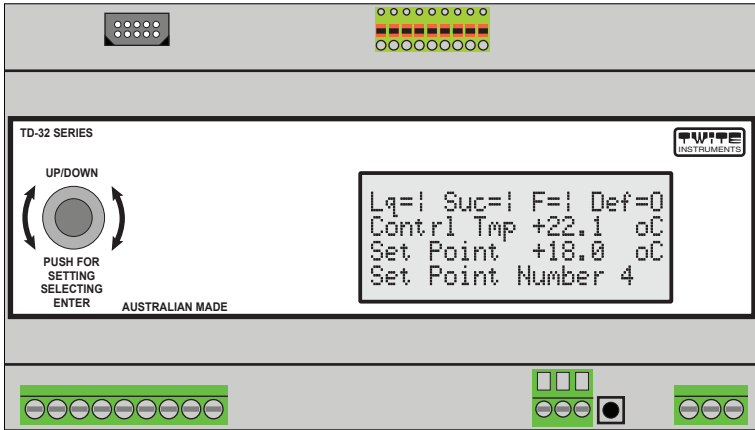

MultiScan

Temperature Control Model TD-32-T for a single cool room or milk vat

**OPTIONAL LED
REMOTE PANEL
DISPLAY**

FEATURES: -

- Easy menu driven spin control setting.
- 4 x 20 character liquid crystal display.
- Full room temperature control.
- Full room defrost control.
- 4 temperature set points and alarms.
- Daily set point usage.
- Data logging
- Real time clock
- Remote LED panel display of temperature
- Connect to TempScan

FULL DEFOST CONTROL

DEFOST SAMPLE

4 TEMPERATURE SET POINTS ASSOCIATED WITH TIME OF DAY AND SET POINTS USED/NOT USED EACH DAY OF THE WEEK

Distributor

Twite Instruments Pty. Ltd.
 18 Flanagan Drive
 Tatura Victoria 3616
 (03) 5824 1177
 0417 50 60 11
 www.twite.com.au