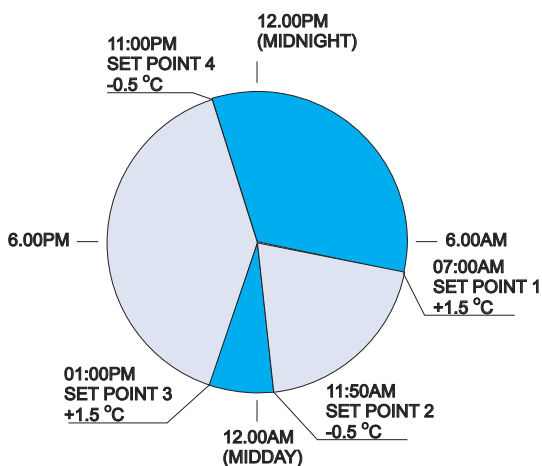

MultiScan

Temperature DX Control Model TD-32-E For a single cool room

OPTIONAL LED REMOTE PANEL DISPLAY

FEATURES: -

- Easy menu driven spin control setting.
- 4 x 20 character liquid crystal display.
- Full room temperature control.
- Full room defrost control.
- 4 temperature set points and alarms.
- Daily set point. Usage.
- Data logging
- Real time clock
- Rs232 input/output
- Rs485 input/output
- Remote LED panel display of temperature
- Computer SCADA software communication
- Connect to TempScan
- Control 1 to 4 Evaporators
- Full Pulse control of each evaporator independently
- Pulse timing in 10ths of seconds
- Room Fans and Suction 4-20ma control

FULL DEFROST CONTROL DEFROST SAMPLE

4 TEMPERATURE SET POINTS ASSOCIATED WITH TIME OF DAY AND SET POINTS USED/NOT USED EACH DAY OF THE WEEK

Distributer

Twite Instruments Pty. Ltd.
 18 Flanagan Drive
 Tatura Victoria 3616
 (03) 5824 1177
 0417 50 60 11
 www.twite.com.au