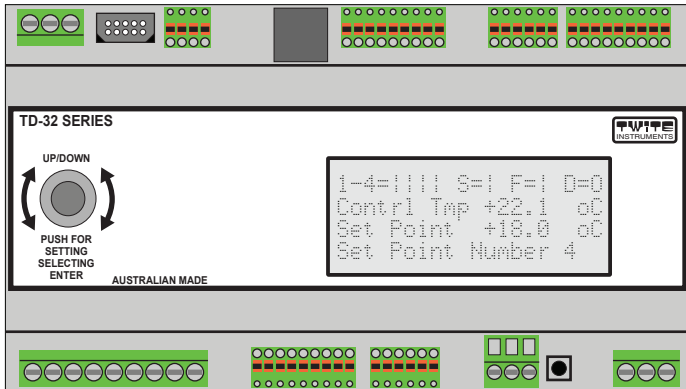

MultiScan

Temperature DX Control Model TD-32-E For a single cool room

OPTIONAL LED REMOTE PANEL DISPLAY

FEATURES: -

- Easy menu driven spin control setting.
- 4 x 20 character liquid crystal display.
- Full room temperature control.
- Full room defrost control.
- 4 temperature set points and alarms.
- Daily set point. Usage.
- Data logging
- Real time clock
- Rs232 input/output
- Rs485 input/output
- Remote LED panel display of temperature
- Computer SCADA software communication
- Connect to TempScan
- Control 1 to 4 Evaporators
- Full Pulse control of each evaporator independently
- Pulse timing in 10ths of seconds
- Room Fans and Suction 4-20ma control

FULL DEFROST CONTROL DEFROST SAMPLE

4 TEMPERATURE SET POINTS ASSOCIATED WITH TIME OF DAY AND SET POINTS USED/NOT USED EACH DAY OF THE WEEK

Distributer

Twite Instruments Pty. Ltd.
 18 Flanagan Drive
 Tatura Victoria 3616
 (03) 5824 1177
 0417 50 60 11
 www.twite.com.au