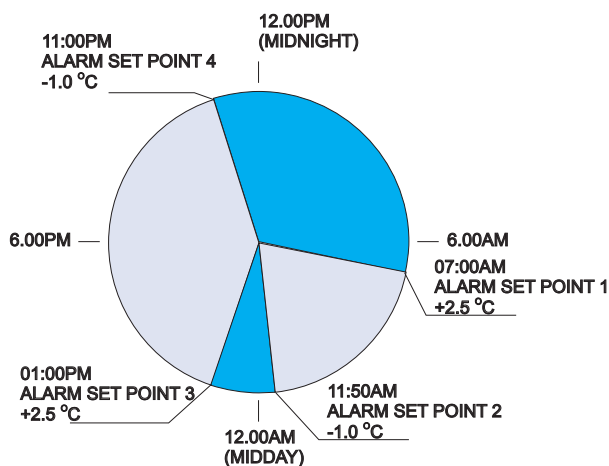

MultiScan

Temperature DX Control Model TD-32-E For a single cool room

OPTIONAL LED REMOTE PANEL DISPLAY

FEATURES: -

- Easy menu driven spin control setting.
- 4 x 20 character liquid crystal display.
- Full room temperature control.
- Full room defrost control.
- 4 temperature set points and alarms.
- Daily set point. Usage.
- Data logging
- Real time clock
- Rs232 input/output
- Rs485 input/output
- Remote LED panel display of temperature
- Computer SCADA software communication
- Connect to TempScan
- Control 1 to 4 Evaporators
- Full Pulse control of each evaporator independently
- Pulse timing in 10ths of seconds
- Room Fans and Suction 4-20ma control

FULL DEFROST CONTROL DEFROST SAMPLE

4 TEMPERATURE SET POINTS ASSOCIATED WITH TIME OF DAY AND SET POINTS USED/NOT USED EACH DAY OF THE WEEK

Distributer

Twite Instruments Pty. Ltd.
 18 Flanagan Drive
 Tatura Victoria 3616
 (03) 5824 1177
 0417 50 60 11
 www.twite.com.au