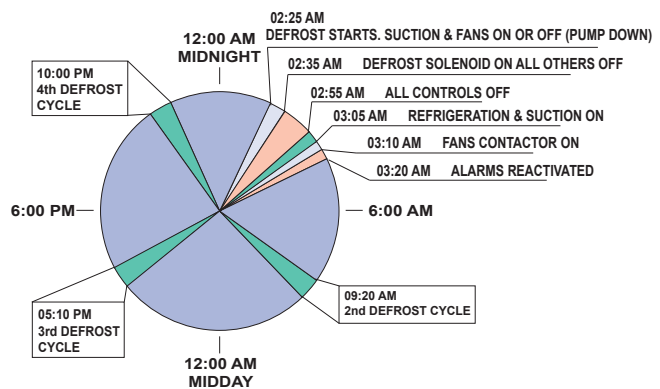

MultiScan

Temperature DX Control Model TD-32-E For a single cool room

OPTIONAL LED REMOTE PANEL DISPLAY

FEATURES: -

- Easy menu driven spin control setting.
- 4 x 20 character liquid crystal display.
- Full room temperature control.
- Full room defrost control.
- 4 temperature set points and alarms.
- Daily set point. Usage.
- Data logging
- Real time clock
- Rs232 input/output
- Rs485 input/output
- Remote LED panel display of temperature
- Computer SCADA software communication
- Connect to TempScan
- Control 1 to 4 Evaporators
- Full Pulse control of each evaporator independently
- Pulse timing in 10ths of seconds
- Room Fans and Suction 4-20ma control

FULL DEFROST CONTROL DEFROST SAMPLE

4 TEMPERATURE SET POINTS ASSOCIATED WITH TIME OF DAY AND SET POINTS USED/NOT USED EACH DAY OF THE WEEK

Distributer

Twite Instruments Pty. Ltd.
 18 Flanagan Drive
 Tatura Victoria 3616
 (03) 5824 1177
 0417 50 60 11
 www.twite.com.au